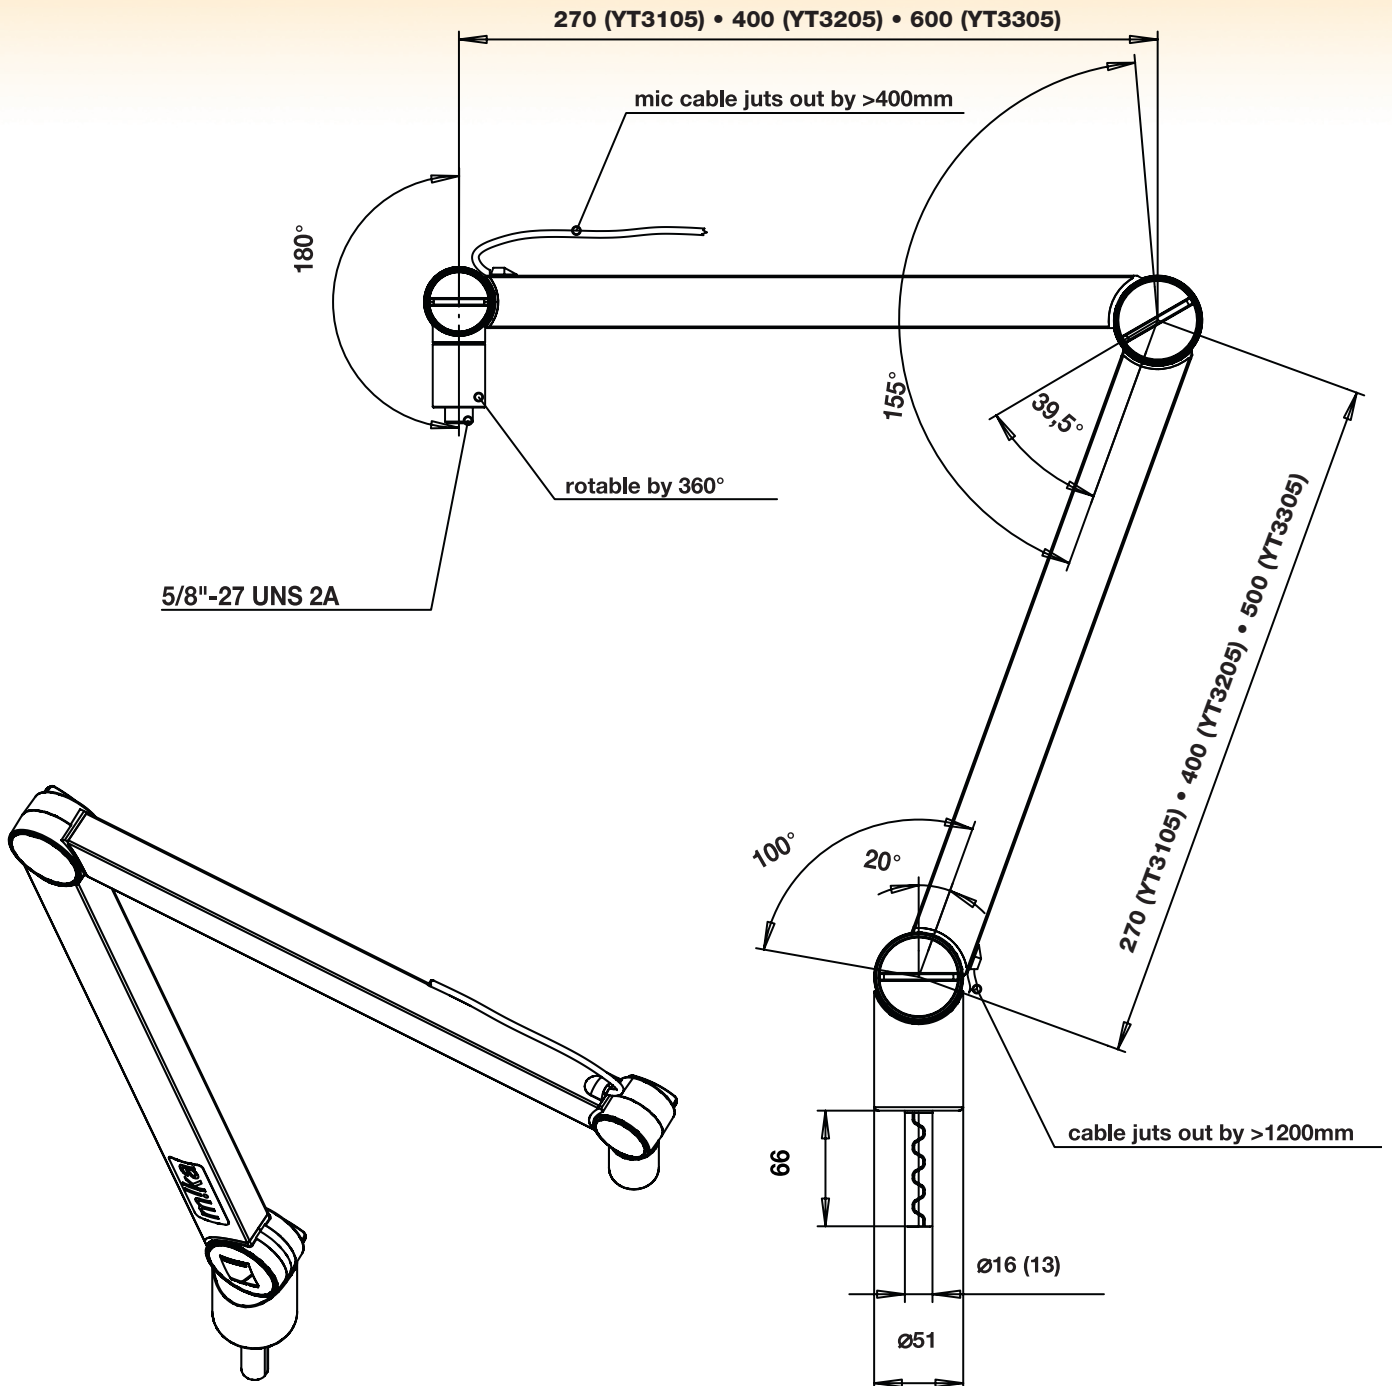

MICROPHONE ARM XS / XL

Available with 'on air' signalling and aluminium finish.
3 different lengths: YT3105 (XS), YT3205, YT3305 (XL)

DO NOT DISMANTLE!

The elaborate internal linkage and coil spring construction remain hidden from view. Dismantling any part can lead to irreversible damage and can cause serious injuries. Any servicing is strictly reserved to YELLOWTEC personnel or authorized partners. Visit our website for contact information.