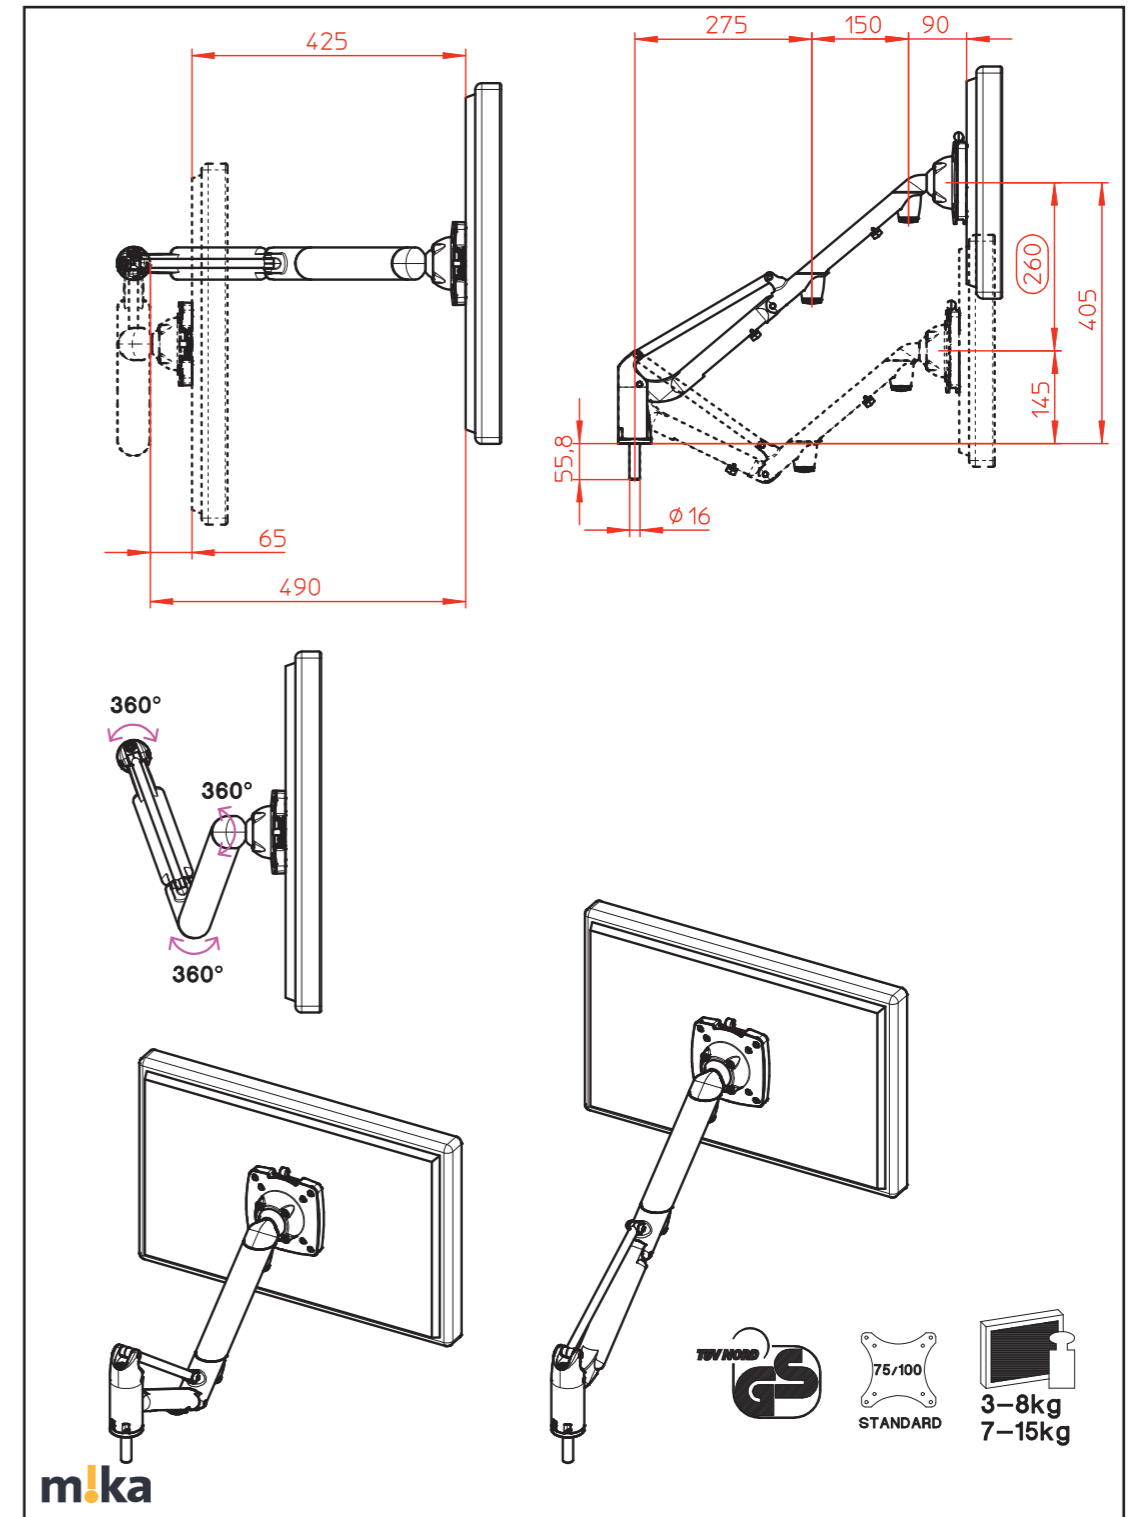

m!ka EasyLift

	Product ID	Description
	YT3801	3-8kg m!ka EasyLift Monitor Arm S
	YT3802	7-15kg Max range: 14.37" (36.5cm) Max height: 11" (28cm)
	YT3811	3-8kg m!ka EasyLift Monitor Arm M
	YT3812	7-15kg Max range: 20.28" (51.5cm) Max height: 16" (40.5cm)
	YT3821	3-8kg m!ka EasyLift Monitor Arm L
	YT3822	7-15kg Max range: 20.28" (51.5cm) Max height: 12" (30.5cm)

YT3629 Monitor Arm XL black

m!ka Monitor Arm SL

YT3228 Monitor Arm SL aluminium

YT3628 Monitor Arm SL black

m!ka Easy Lift Monitor Arm S

YT3801 EasyLift S 3-8kg

YT3802 EasyLift S 7-15kg

m!ka Easy Lift Monitor Arm M

YT3811 EasyLift M 3-8kg

YT3812 EasyLift M 7-15kg

m!ka Easy Lift Monitor Arm L

YT3821 EasyLift L 3-8kg

YT3822 EasyLift L 7-15kg