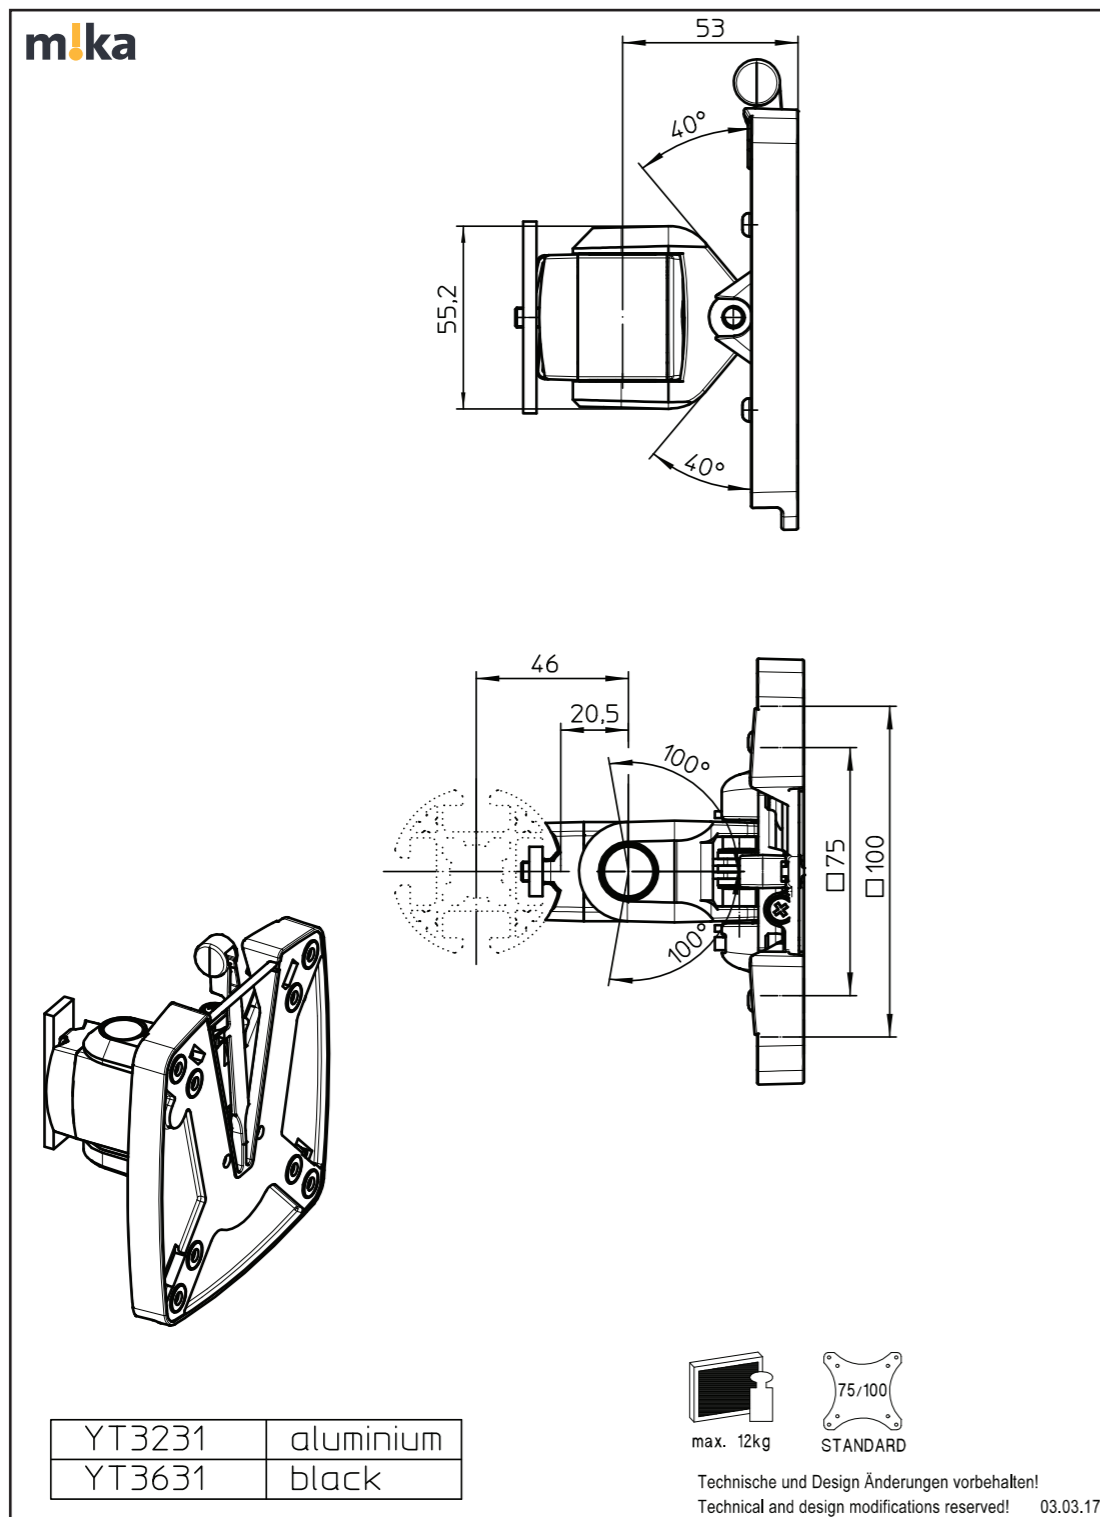

m!ka Monitor Arms aluminum

	Product ID	Description
	YT3231	Monitor Arm XS aluminum Max range: 4.13" (10.5cm) Max monitor weight: 33.06lbs (15kg)
	YT3230	Monitor Arm M aluminum Max range: 19.89" (50.5cm) Max monitor weight: 33.06lbs (15kg)
	YT3229	Monitor Arm XL aluminum Max range: 27.76" (70.5cm) Max monitor weight: 22.04lbs (10kg)
	YT3228	Monitor Arm SL aluminum Max range: 17.72" (45cm) Max monitor weight: 22.04lbs (10kg)

m!ka Monitor Arms black

	Product ID	Description
	YT3631	Monitor Arm XS black Max range: 4.13" (10.5cm) Max monitor weight: 33.06lbs (15kg)
	YT3630	Monitor Arm M black Max range: 19.89" (50.5cm) Max monitor weight: 33.06lbs (15kg)
	YT3629	Monitor Arm XL black Max range: 27.76" (70.5cm) Max monitor weight: 22.04lbs (10kg)
	YT3628	Monitor Arm SL black Max range: 17.72" (45cm) Max monitor weight: 22.04lbs (10kg)

m!ka EasyLift

	Product ID	Description
	YT3801	3-8kg m!ka EasyLift Monitor Arm S
	YT3802	7-15kg Max range: 14.37" (36.5cm) Max height: 11" (28cm)
	YT3811	3-8kg m!ka EasyLift Monitor Arm M
	YT3812	7-15kg Max range: 20.28" (51.5cm) Max height: 16" (40.5cm)
	YT3821	3-8kg m!ka EasyLift Monitor Arm L
	YT3822	7-15kg Max range: 20.28" (51.5cm) Max height: 12" (30.5cm)

m!ka Monitor Arm XS

YT3231 Monitor Arm XS aluminium

YT3631 Monitor Arm XS black

m!ka Monitor Arm M

YT3230 Monitor Arm M aluminium

YT3630 Monitor Arm M black

m!ka Monitor Arm XL

YT3229 Monitor Arm XL aluminium