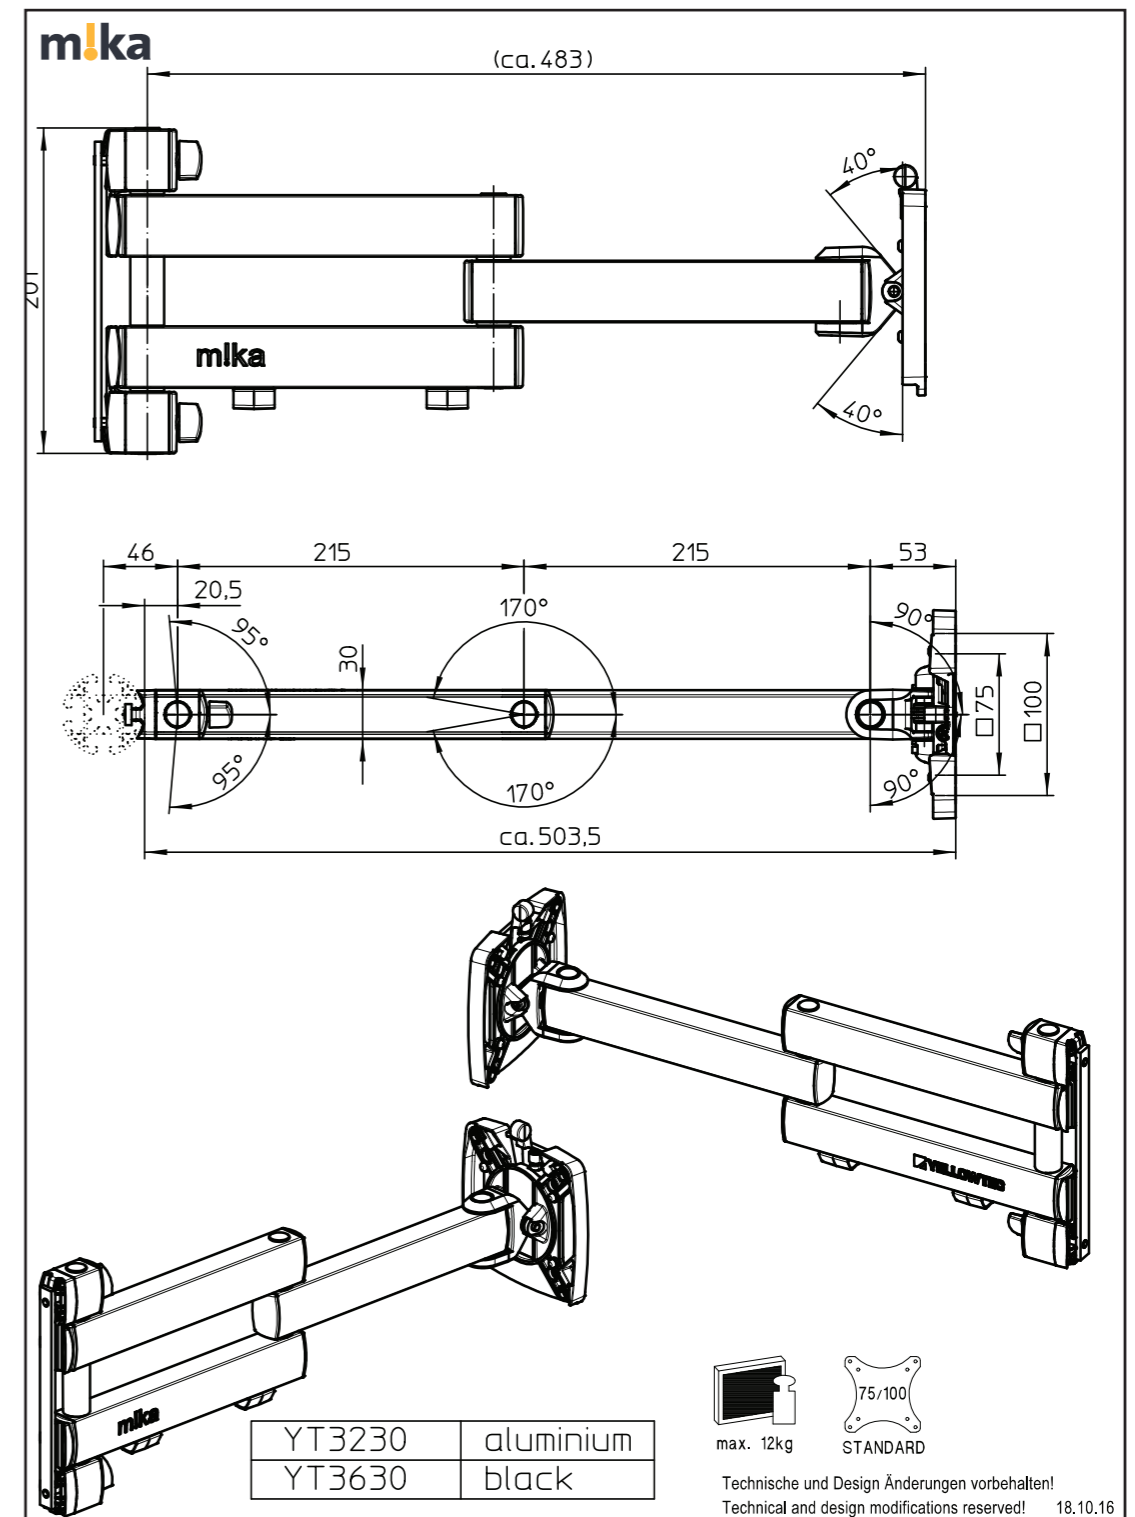

m!ka Monitor Arms black

	Product ID	Description
	YT3631	Monitor Arm XS black Max range: 4.13" (10.5cm) Max monitor weight: 33.06lbs (15kg)
	YT3630	Monitor Arm M black Max range: 19.89" (50.5cm) Max monitor weight: 33.06lbs (15kg)
	YT3629	Monitor Arm XL black Max range: 27.76" (70.5cm) Max monitor weight: 22.04lbs (10kg)
	YT3628	Monitor Arm SL black Max range: 17.72" (45cm) Max monitor weight: 22.04lbs (10kg)

m!ka EasyLift

	Product ID	Description
	YT3801	3-8kg m!ka EasyLift Monitor Arm S
	YT3802	7-15kg Max range: 14.37" (36.5cm) Max height: 11" (28cm)
	YT3811	3-8kg m!ka EasyLift Monitor Arm M
	YT3812	7-15kg Max range: 20.28" (51.5cm) Max height: 16" (40.5cm)
	YT3821	3-8kg m!ka EasyLift Monitor Arm L
	YT3822	7-15kg Max range: 20.28" (51.5cm) Max height: 12" (30.5cm)

m!ka Monitor Arm XS

YT3231 Monitor Arm XS aluminium

YT3631 Monitor Arm XS black

m!ka Monitor Arm M

YT3230 Monitor Arm M aluminium

YT3630 Monitor Arm M black

m!ka Monitor Arm XL

YT3229 Monitor Arm XL aluminium