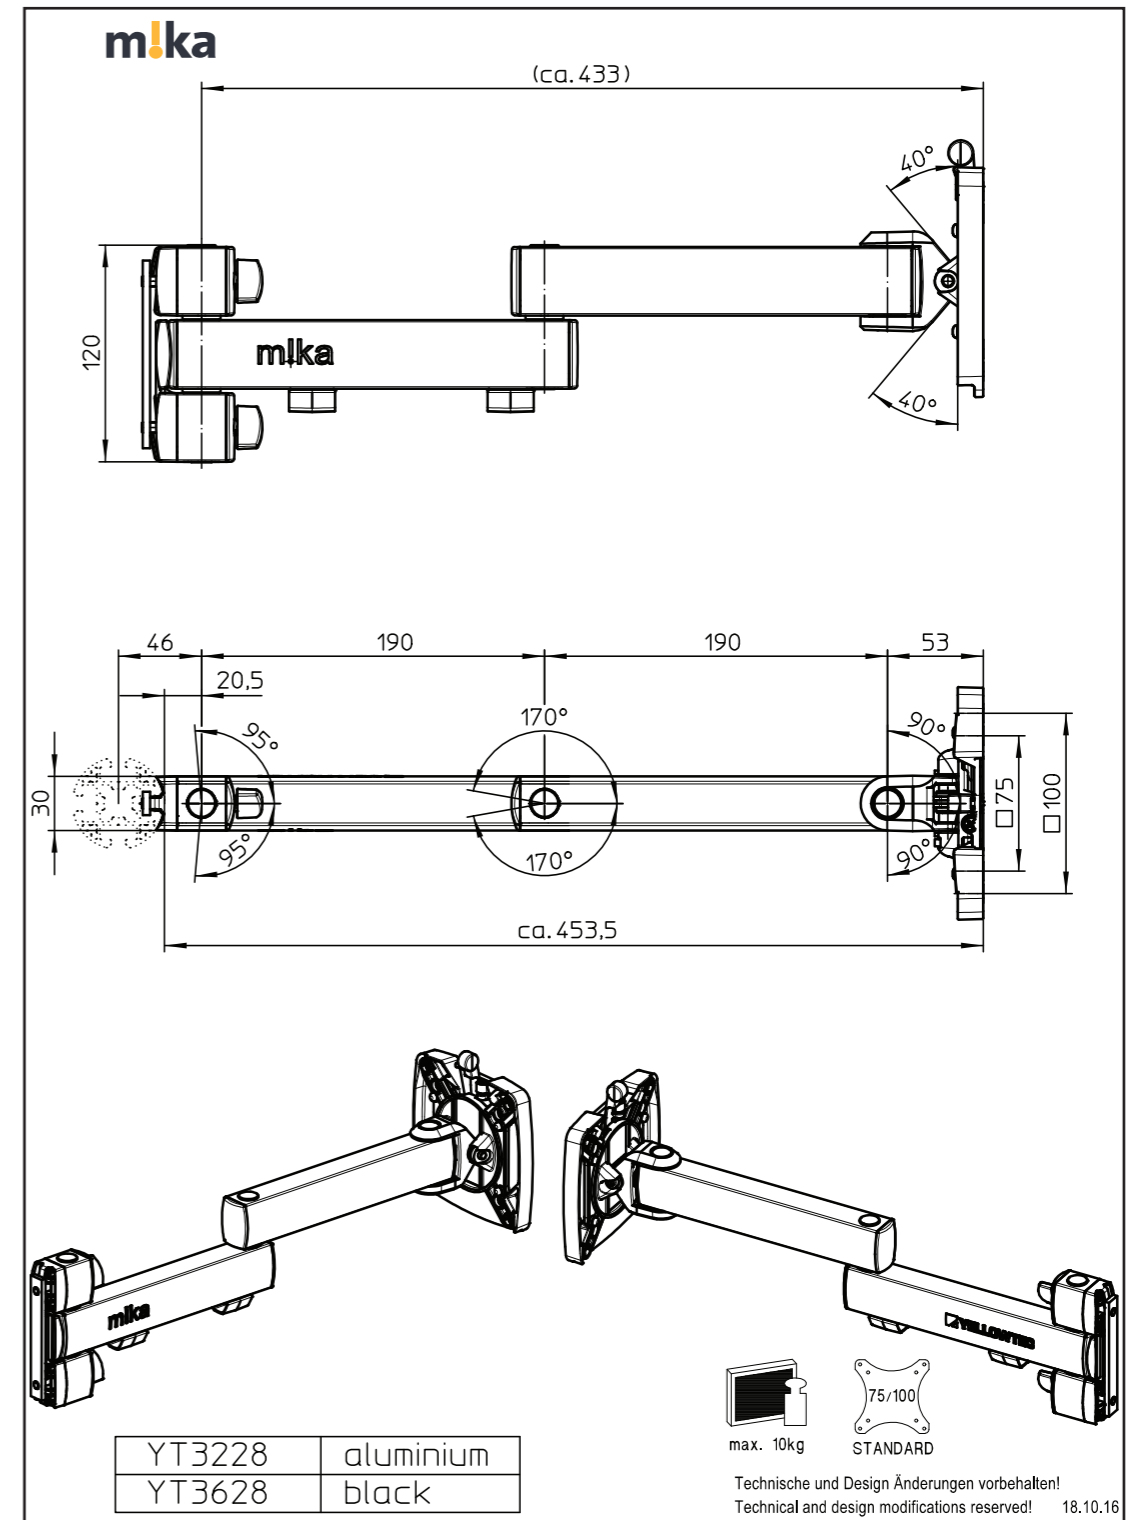

m!ka Monitor Arm SL

YT3228 Monitor Arm SL aluminium

YT3628 Monitor Arm SL black