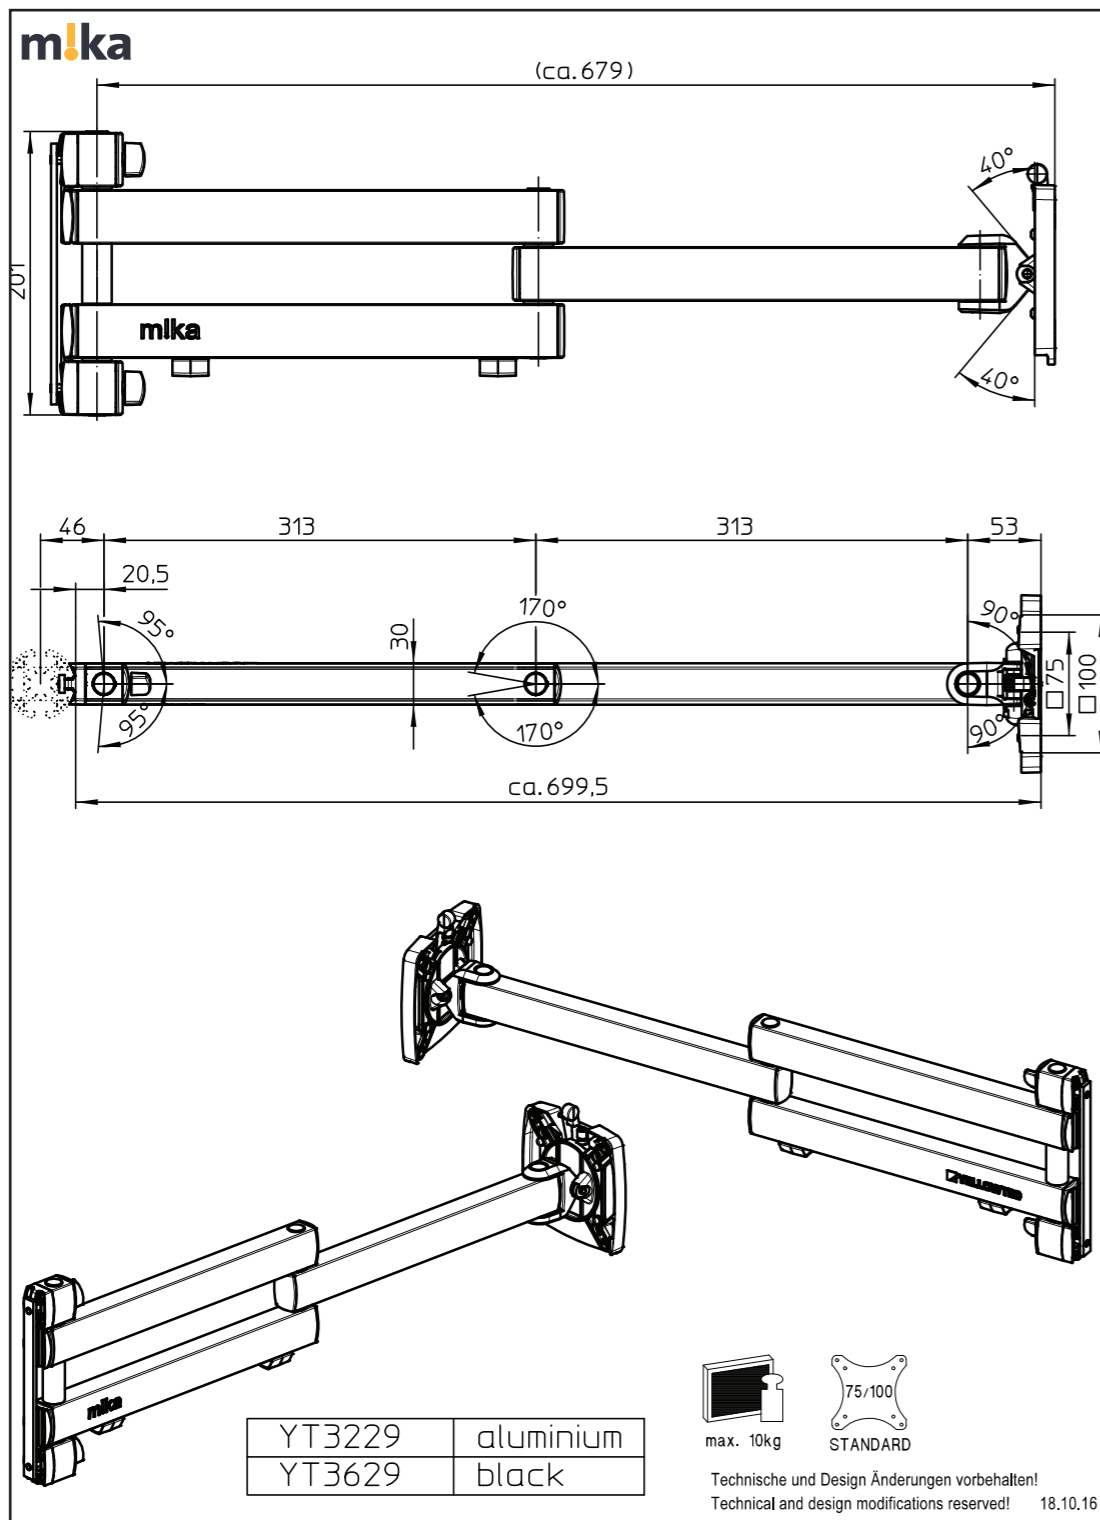

m!ka Monitor Arm XL

YT3229 Monitor Arm XL aluminium

YT3629 Monitor Arm XL black