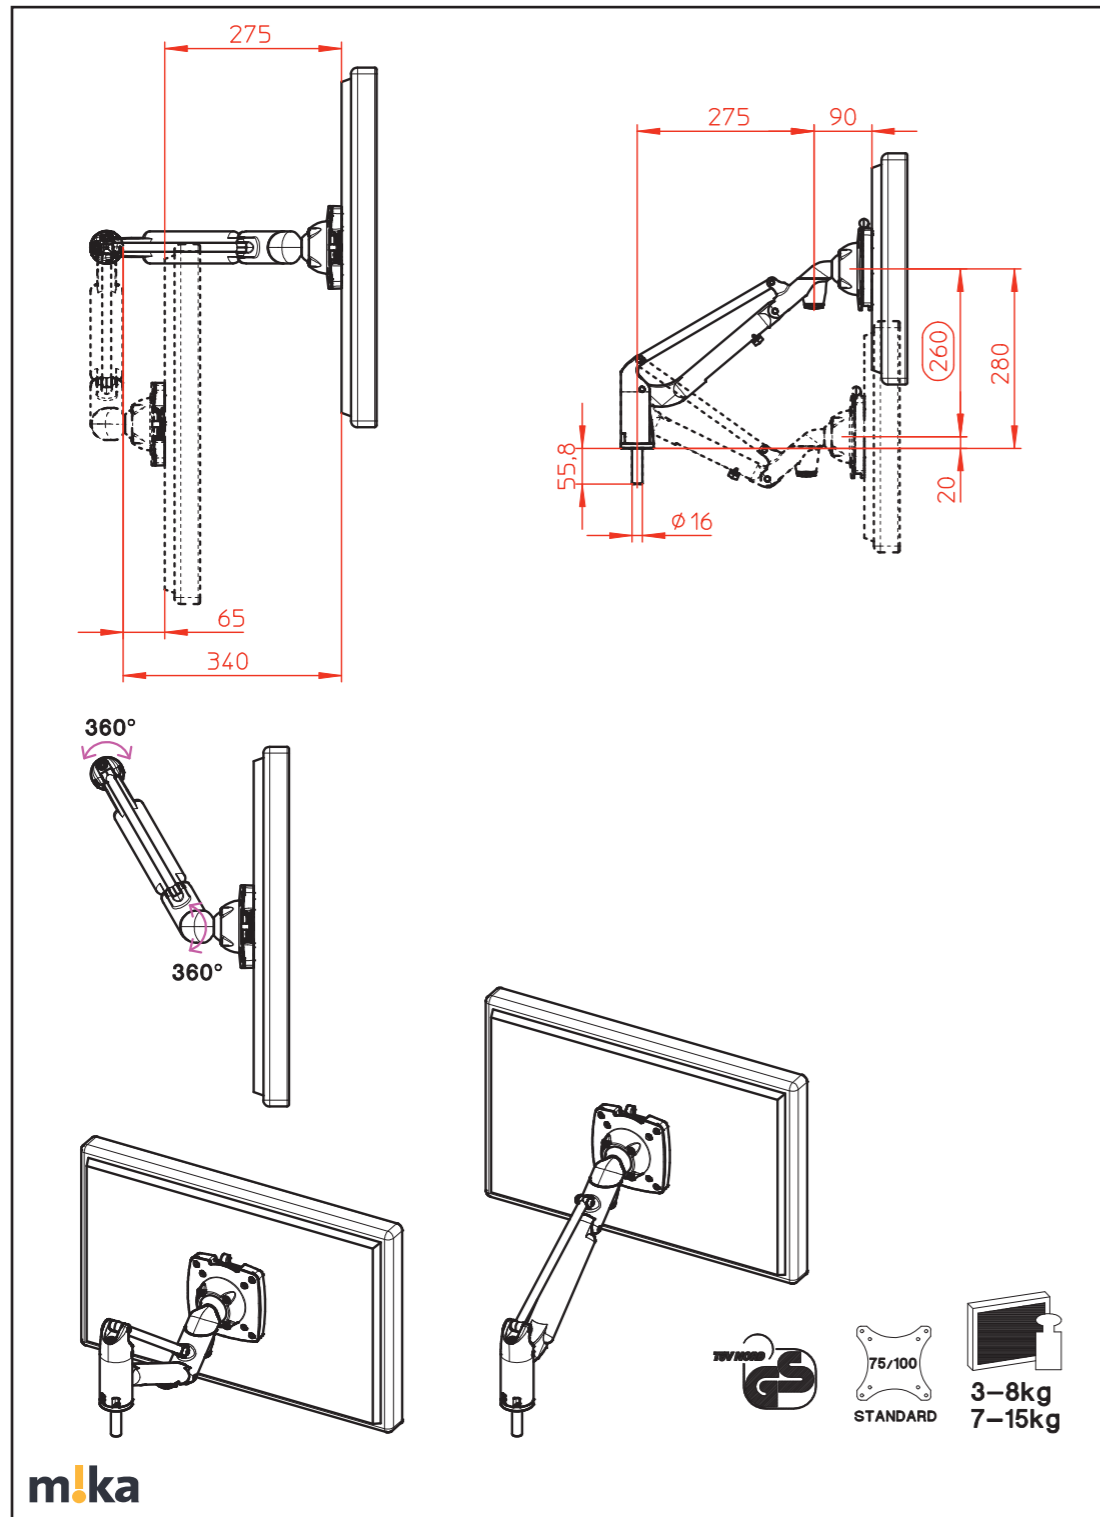

m!ka EasyLift

	Product ID	Description
	YT3801	3-8kg m!ka EasyLift Monitor Arm S
	YT3802	7-15kg Max range: 14.37" (36.5cm) Max height: 11" (28cm)
	YT3811	3-8kg m!ka EasyLift Monitor Arm M
	YT3812	7-15kg Max range: 20.28" (51.5cm) Max height: 16" (40.5cm)
	YT3821	3-8kg m!ka EasyLift Monitor Arm L
	YT3822	7-15kg Max range: 20.28" (51.5cm) Max height: 12" (30.5cm)

YT3629 Monitor Arm XL black

m!ka Monitor Arm SL

YT3228 Monitor Arm SL aluminium

YT3628 Monitor Arm SL black

m!ka Easy Lift Monitor Arm S

YT3801 EasyLift S 3-8kg

YT3802 EasyLift S 7-15kg

m!ka Easy Lift Monitor Arm M

YT3811 EasyLift M 3-8kg

YT3812 EasyLift M 7-15kg

m!ka Easy Lift Monitor Arm L

YT3821 EasyLift L 3-8kg

YT3822 EasyLift L 7-15kg